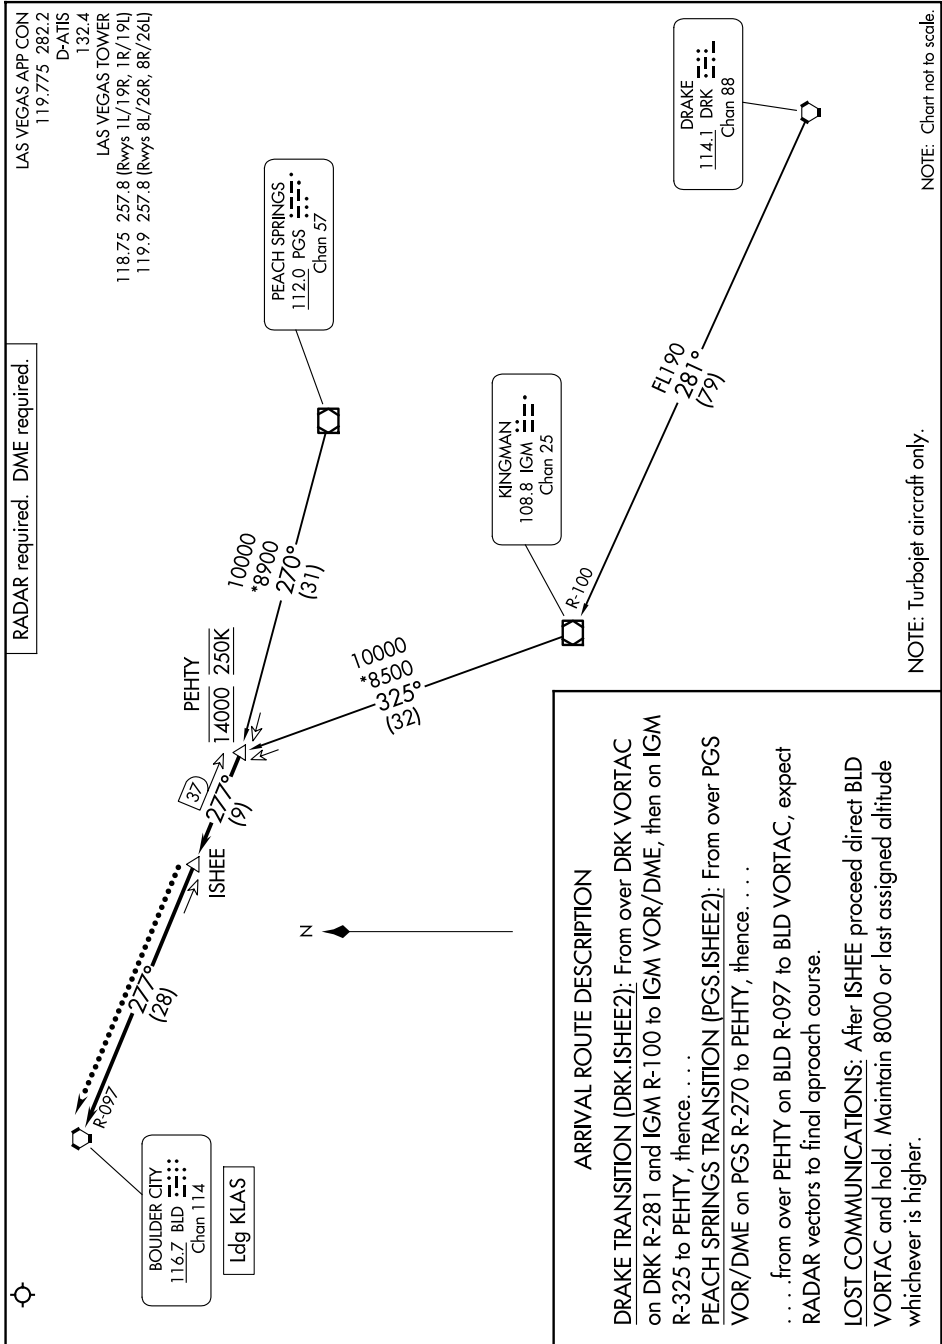

SW-4, 09 JUL 2026 to 06 AUG 2026

NOTE: Turbojet aircraft only.

NOTE: Chart not to scale.

SW-4, 09 JUL 2026 to 06 AUG 2026