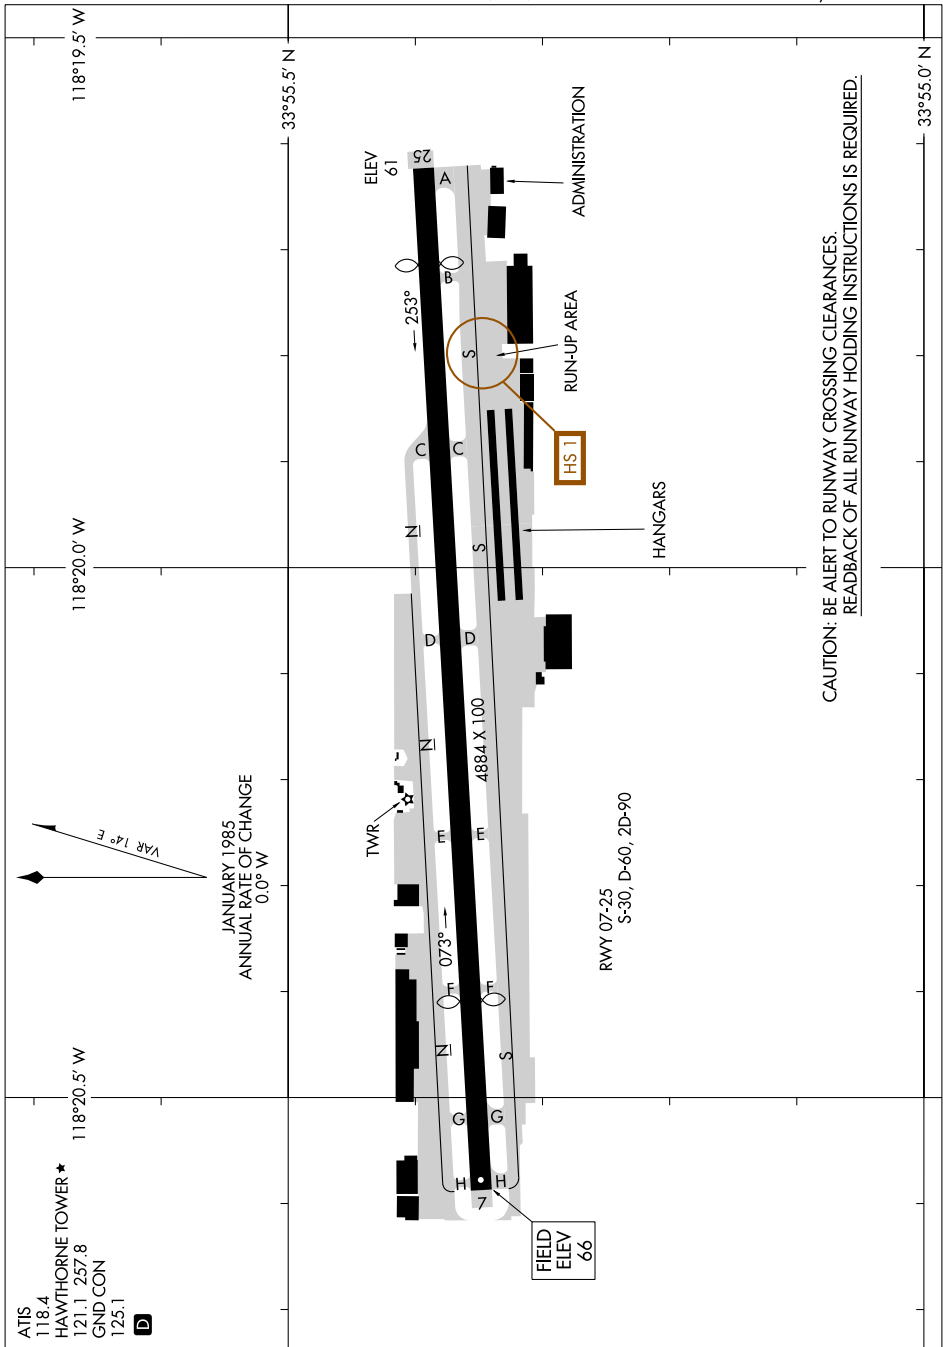

AIRPORT DIAGRAM

JACK NORTHROP FLD/HAWTHORNE MUNI (HHR)
AL-5120 (FAA)
HAWTHORNE, CALIFORNIA

SW-3, 09 JUL 2026 to 06 AUG 2026

SW-3, 09 JUL 2026 to 06 AUG 2026

AIRPORT DIAGRAM

HAWTHORNE, CALIFORNIA
JACK NORTHROP FLD/HAWTHORNE MUNI (HHR)