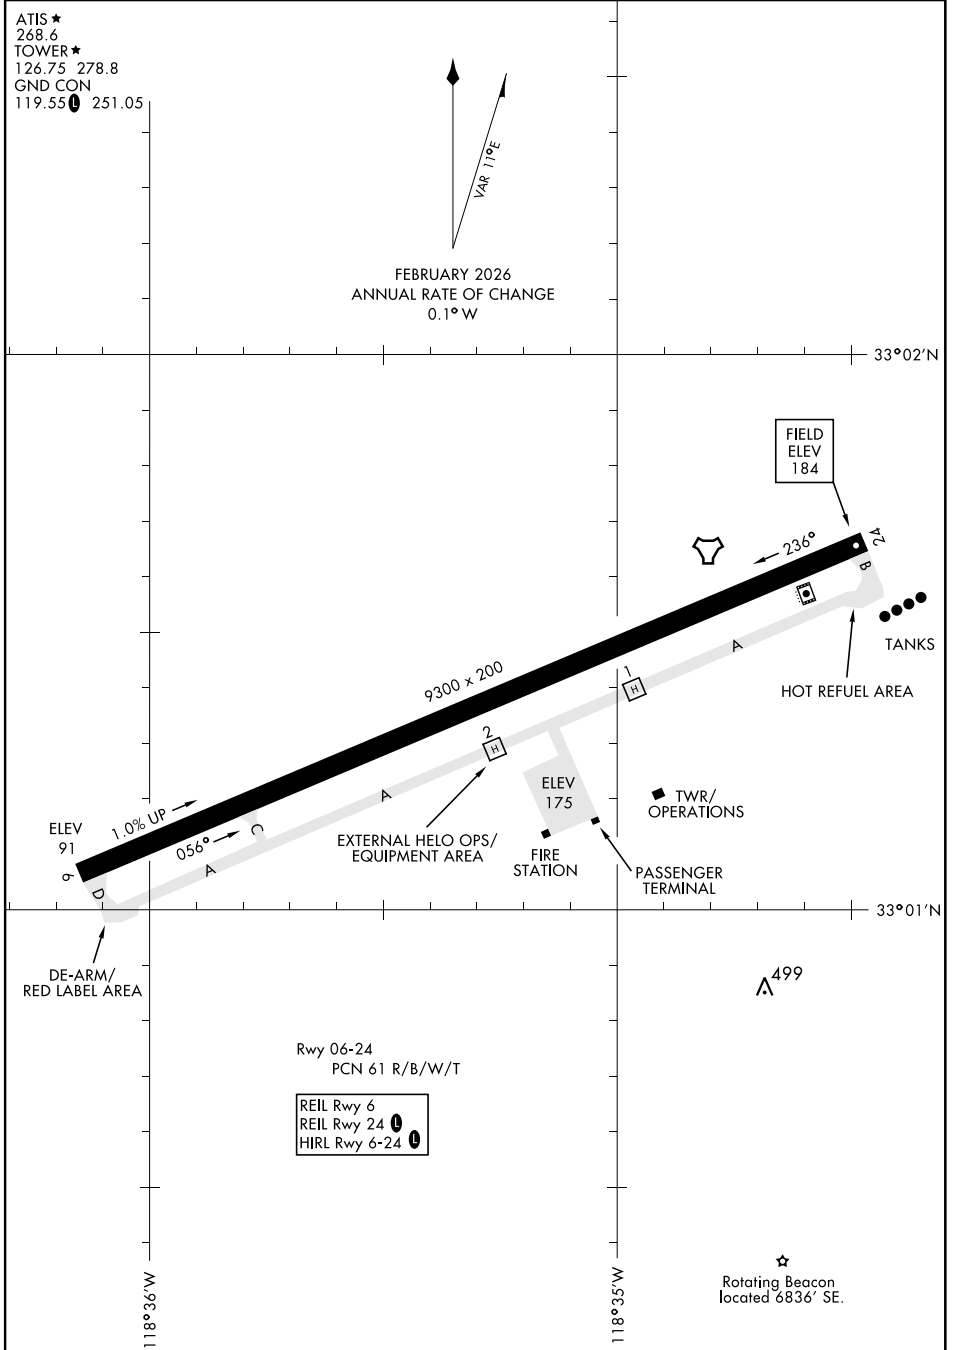

26078

AIRPORT DIAGRAM

SAN CLEMENTE ISLAND NALF (FREDERICK SHERMAN FLD) (KNUC)

[USN]

SAN CLEMENTE ISLAND, CALIFORNIA

ATIS ★
 268.6
 TOWER ★
 126.75 278.8
 GND CON
 119.55  251.05

FEBRUARY 2026
 ANNUAL RATE OF CHANGE
 0.1° W

SW-3, 09 JUL 2026 to 06 AUG 2026

SW-3, 09 JUL 2026 to 06 AUG 2026

AIRPORT DIAGRAM

SAN CLEMENTE ISLAND, CALIFORNIA

SAN CLEMENTE ISLAND NALF (FREDERICK SHERMAN FLD) (KNUC)