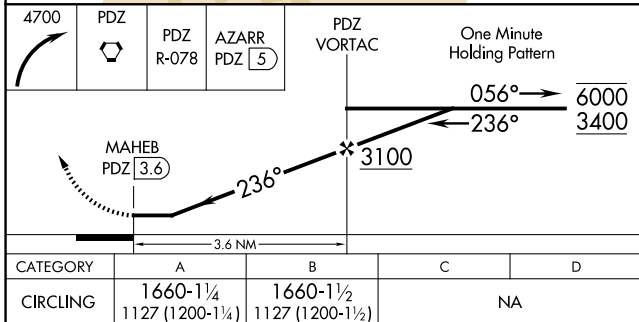

VORTAC PDZ 112.2 Chan 59	APP CRS 236°	Rwy Idg TDZE Apt Elev N/A N/A 533
--	------------------------	---

VOR-A
CORONA MUNI (AJO)

⚠ When local altimeter setting not received, use ONT altimeter setting and increase all MDAs 80 feet. Procedure NA at night.

MISSED APPROACH: Climbing right turn to 4700 direct PDZ VORTAC then on PDZ VORTAC R-078 to AZARR/5 DME and hold, continue climb-in-hold to 4700.

AWOS-3PT 132-175	SOCAL APP CON 135.4 377.125	UNICOM 122.7 (CTAF) 0
----------------------------	---------------------------------------	---------------------------------

CATEGORY	A	B	C	D	FAF to MAP 3.6 NM					
CIRCLING	1660-1¼ 1127 (1200-1¼)	1660-1½ 1127 (1200-1½)	NA		Knots	60	90	120	150	180
					Min:Sec	3:36	2:24	1:48	1:26	1:12

SW-3, 09 JUL 2026 to 06 AUG 2026

SW-3, 09 JUL 2026 to 06 AUG 2026