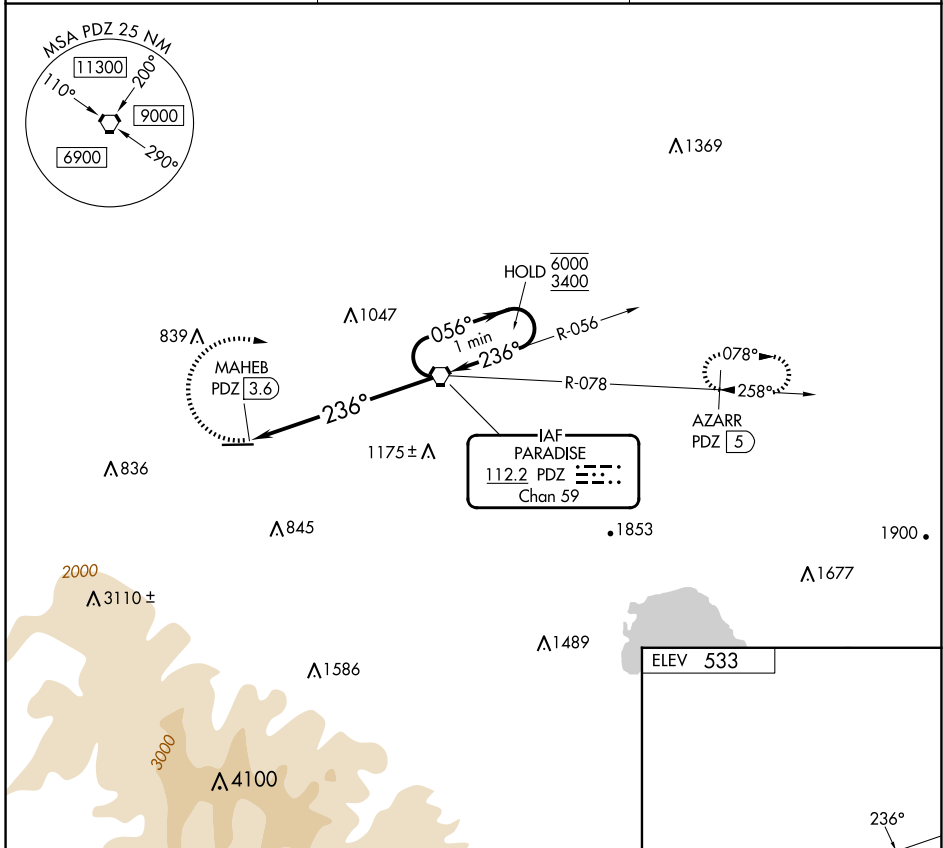

VORTAC PDZ 112.2 Chan 59	APP CRS 236°	Rwy Idg TDZE Apt Elev N/A N/A 533
--	------------------------	---

VOR-A
CORONA MUNI (AJO)

⚠ When local altimeter setting not received, use ONT altimeter setting and increase all MDAs 80 feet. Procedure NA at night.

MISSED APPROACH: Climbing right turn to 4700 direct PDZ VORTAC then on PDZ VORTAC R-078 to AZARR/5 DME and hold, continue climb-in-hold to 4700.

AWOS-3PT 132-175	SOCAL APP CON 135.4 377.125	UNICOM 122.7 (CTAF) 0
----------------------------	---------------------------------------	---------------------------------

CATEGORY	A	B	C	D	FAF to MAP 3.6 NM					
CIRCLING	1660-1¼ 1127 (1200-1¼)	1660-1½ 1127 (1200-1½)	NA		Knots	60	90	120	150	180
					Min:Sec	3:36	2:24	1:48	1:26	1:12

SW-3, 09 JUL 2026 to 06 AUG 2026

SW-3, 09 JUL 2026 to 06 AUG 2026