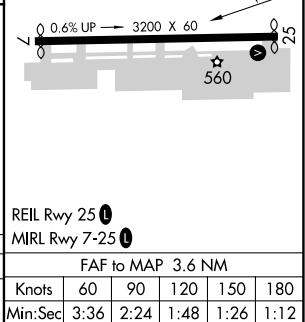

MISSED APPROACH: Climbing right turn to 4700 direct PDZ VORTAC then on PDZ VORTAC R-078 to AZARR/5 DME and hold, continue climb-in-hold to 4700.

AWOS-3PT 132-175	SOCAL APP CON 135.4 377.125	UNICOM 122.7 (CTAF) 0
----------------------------	---------------------------------------	---------------------------------

CATEGORY	A	B	C	D	FAF to MAP 3.6 NM					
CIRCLING	1660-1¼ 1127 (1200-1¼)	1660-1½ 1127 (1200-1½)	NA		Knots	60	90	120	150	180
					Min:Sec	3:36	2:24	1:48	1:26	1:12

SW-3, 09 JUL 2026 to 06 AUG 2026

SW-3, 09 JUL 2026 to 06 AUG 2026