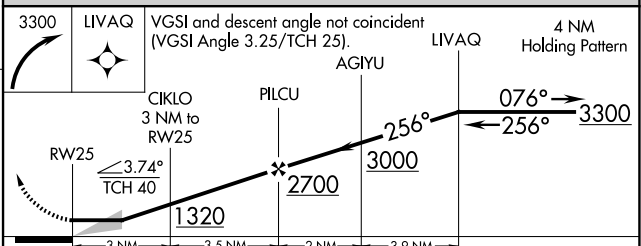

CATEGORY	A	B	C	D
LNAV MDA	1000-1¼	912 (1000-1¼)		NA
CIRCLING	1000-1¼	912 (1000-1¼)		NA