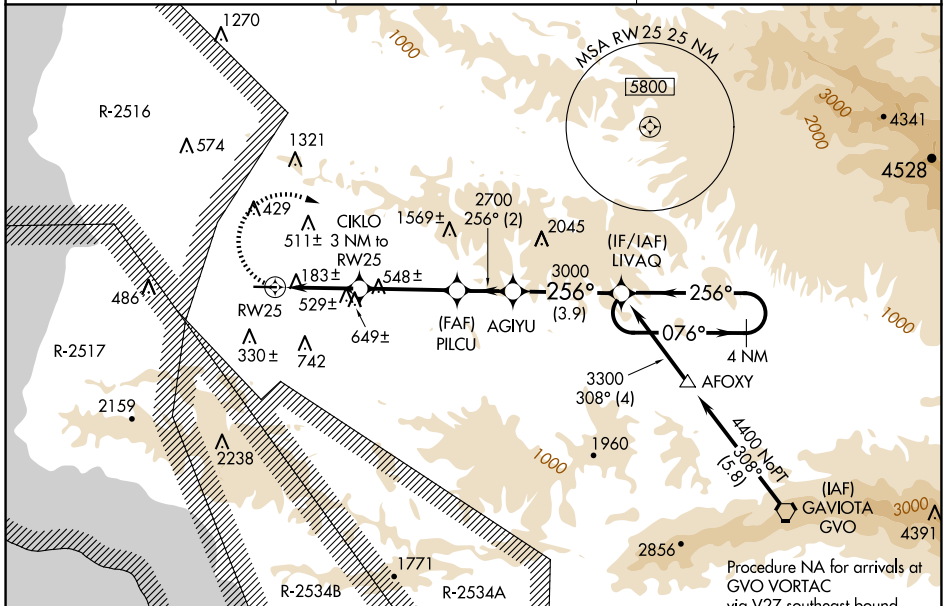

APP CRS	Rwly Ldg	<b>4482</b>
<b>256°</b>	TDZE	<b>88</b>
	Apt Elev	<b>88</b>

# RNAV (GPS) RWY 25

LOMPOC (LPC)

RNP APCH.	MISSED APPROACH: Climbing right turn to 3300 direct LIVAQ and hold.
<p>▼ When local altimeter setting not received, use Santa Maria Pub/Capt G Allan Hancock Fld altimeter setting and increase all MDA 60 feet, and increase LNAV and Circling Cat B visibility ¼ SM. Procedure NA at night.</p>	

AWOS-3PT <b>133.875</b>	SANTA BARBARA APP CON★ <b>124.15 327.8</b>	UNICOM <b>122.7 (CTAF) 0</b>
----------------------------	---	---------------------------------

SW-3, 09 JUL 2026 to 06 AUG 2026

SW-3, 09 JUL 2026 to 06 AUG 2026

ELEV 88	TDZE 88
---------	---------

CATEGORY	A	B	C	D
LNAV MDA	1000-1¼	912 (1000-1¼)		NA
CIRCLING	1000-1¼	912 (1000-1¼)		NA