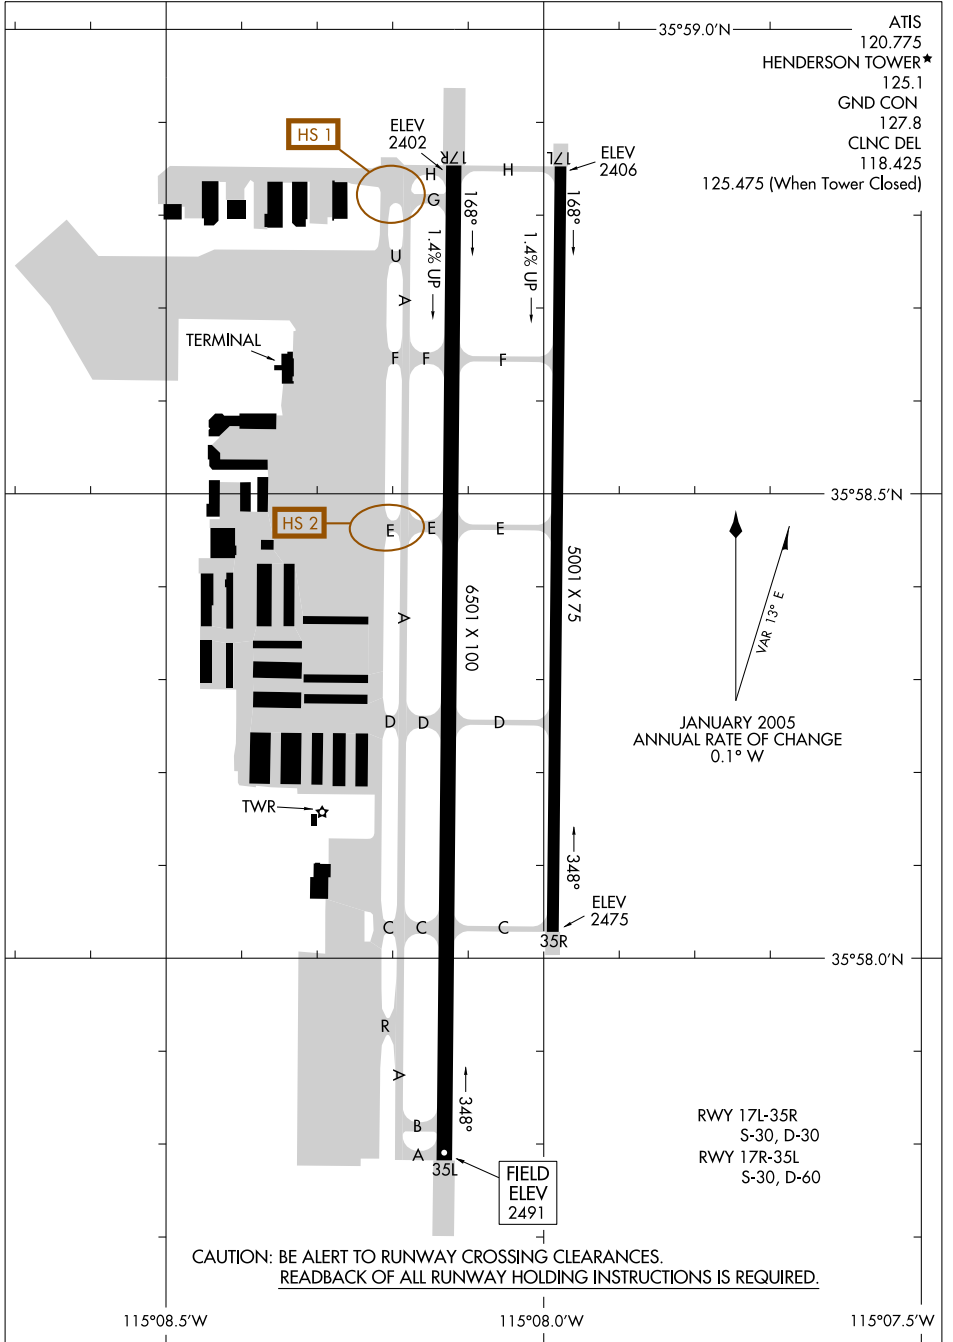

# AIRPORT DIAGRAM

AL-6514 (FAA)

HENDERSON EXEC (HND)  
LAS VEGAS, NEVADA

SW-4, 09 JUL 2026 to 06 AUG 2026

SW-4, 09 JUL 2026 to 06 AUG 2026

# AIRPORT DIAGRAM

LAS VEGAS, NEVADA  
HENDERSON EXEC (HND)