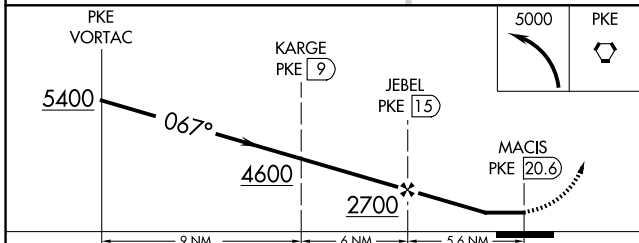

VORTAC PKE 117.9 Chan 126	APP CRS 067°	Rwy Ldg TDZE Apt Elev	N/A N/A 458
---	------------------------	-----------------------------	--

VOR/DME-A
AVI SUQUILLA (P2 \emptyset)

V When local altimeter setting not received, use Blythe altimeter setting and increase all MDA 100 feet. **MISSED APPROACH:** Climbing left turn to 5000 direct PKE VORTAC and hold.

AWOS-3PT 132.75	LOS ANGELES CENTER 128.15 285.6	UNICOM 122.725 (CTAF) \emptyset
---------------------------	---	---

CATEGORY	A	B	C	D
CIRCLING	1900-1¼ 1442 (1500-1¼)	1900-1½ 1442 (1500-1½)	1900-3 1442 (1500-3)	NA