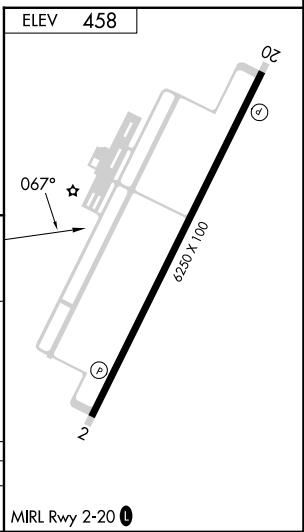

VORTAC PKE 117.9 Chan 126	APP CRS 067°	Rwy Ldg TDZE Apt Elev	N/A N/A 458

VOR/DME-A
AVI SUQUILLA (P2 $\emptyset$)

V When local altimeter setting not received, use Blythe altimeter setting and increase all MDA 100 feet. **MISSED APPROACH:** Climbing left turn to 5000 direct PKE VORTAC and hold.

AWOS-3PT 132.75	LOS ANGELES CENTER 128.15 285.6	UNICOM 122.725 (CTAF) $\emptyset$

CATEGORY	A	B	C	D
CIRCLING	1900-1¼ 1442 (1500-1¼)	1900-1½ 1442 (1500-1½)	1900-3 1442 (1500-3)	NA

SW-4, 09 JUL 2026 to 06 AUG 2026

SW-4, 09 JUL 2026 to 06 AUG 2026