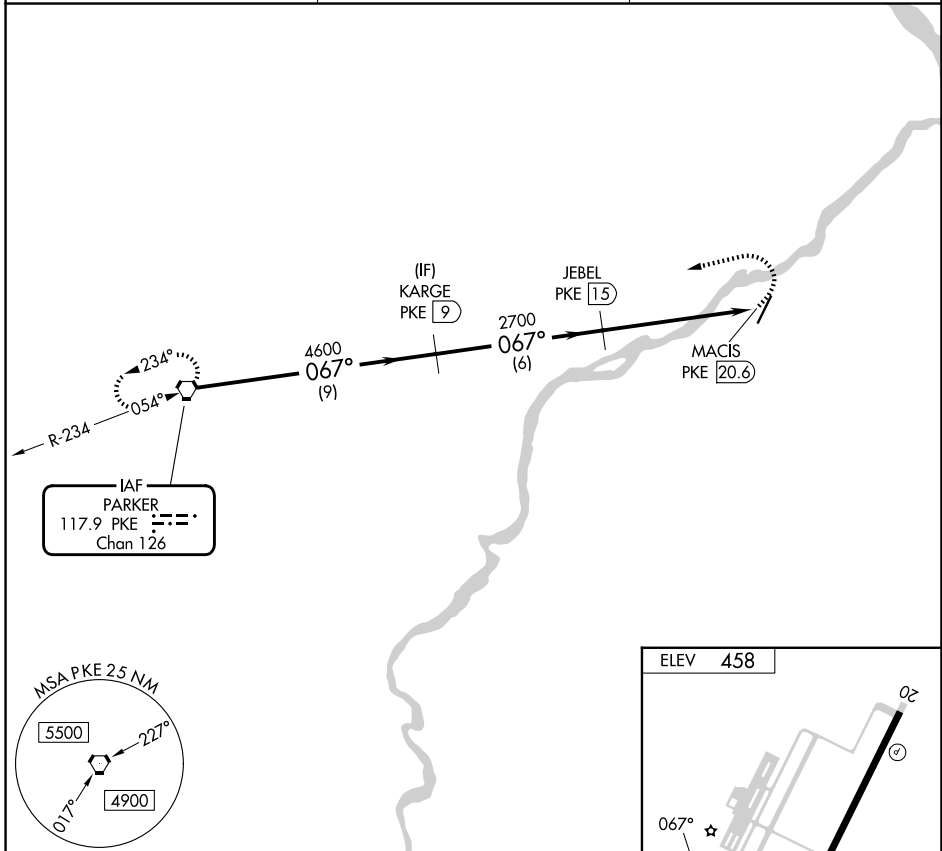

VORTAC PKE 117.9 Chan 126	APP CRS 067°	Rwy Ldg TDZE Apt Elev	N/A N/A 458
---	------------------------	-----------------------------	--

VOR/DME-A
AVI SUQUILLA (P2 \emptyset)

V When local altimeter setting not received, use Blythe altimeter setting and increase all MDA 100 feet. **MISSED APPROACH:** Climbing left turn to 5000 direct PKE VORTAC and hold.

AWOS-3PT 132.75	LOS ANGELES CENTER 128.15 285.6	UNICOM 122.725 (CTAF) \emptyset
---------------------------	---	---

CATEGORY	A	B	C	D
CIRCLING	1900-1¼ 1442 (1500-1¼)	1900-1½ 1442 (1500-1½)	1900-3 1442 (1500-3)	NA

SW-4, 09 JUL 2026 to 06 AUG 2026

SW-4, 09 JUL 2026 to 06 AUG 2026