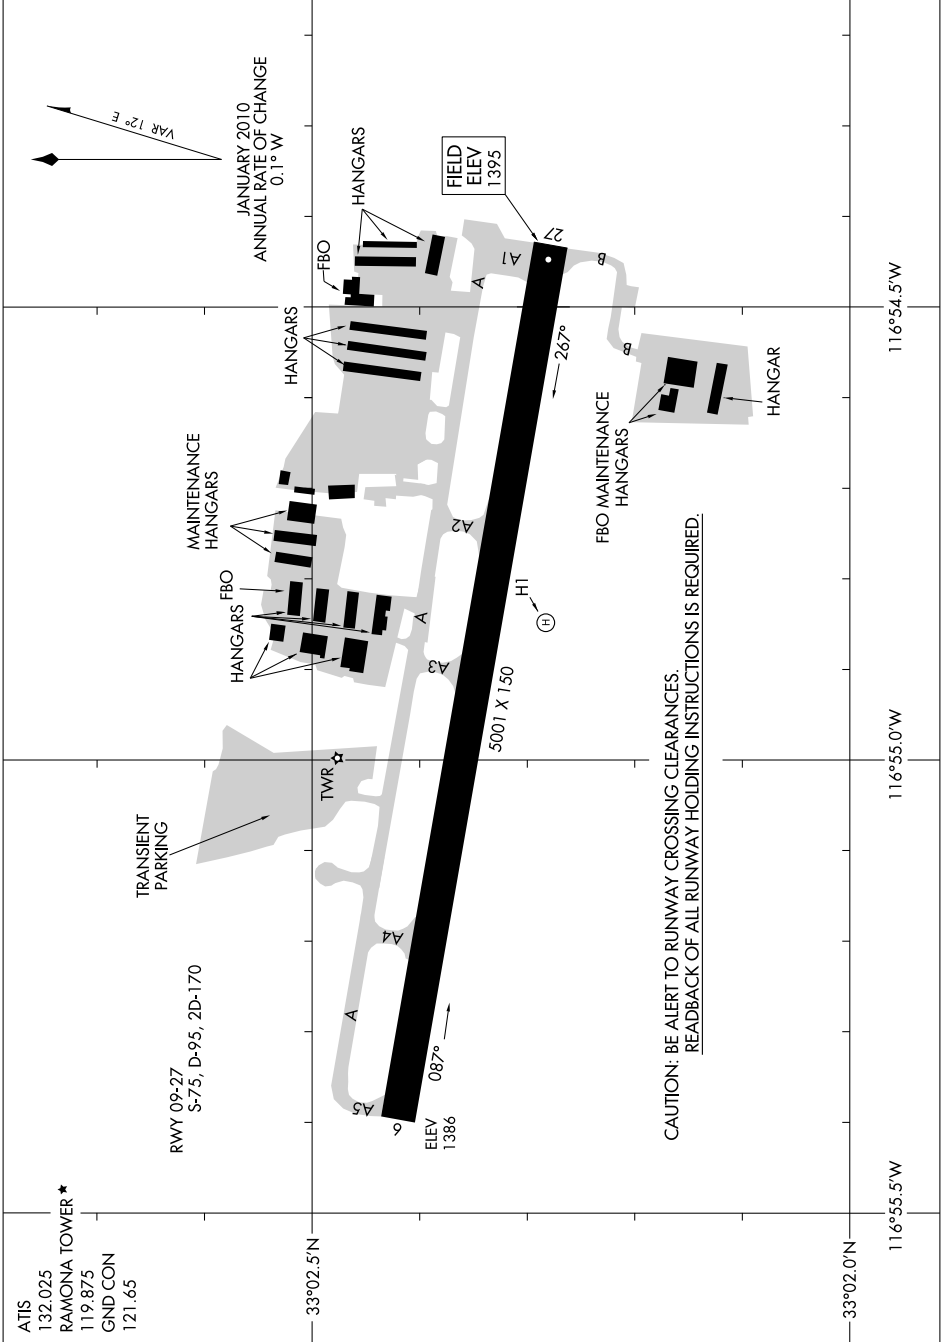

AIRPORT DIAGRAM

AL-6667 (FAA)

RAMONA (RNM)
RAMONA, CALIFORNIA

SW-3, 09 JUL 2026 to 06 AUG 2026

SW-3, 09 JUL 2026 to 06 AUG 2026

AIRPORT DIAGRAM

RAMONA, CALIFORNIA
RAMONA (RNM)